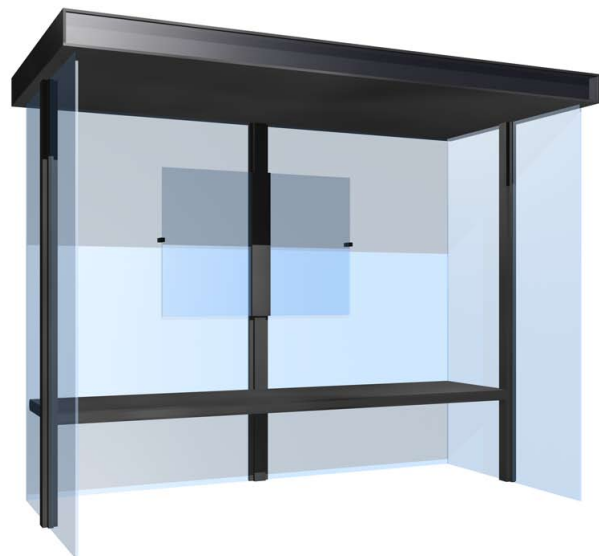

Visibility
 Visibility
 Visibility
 Visibility

Crown Bus Shelter by Aric Austermann for Arch 125